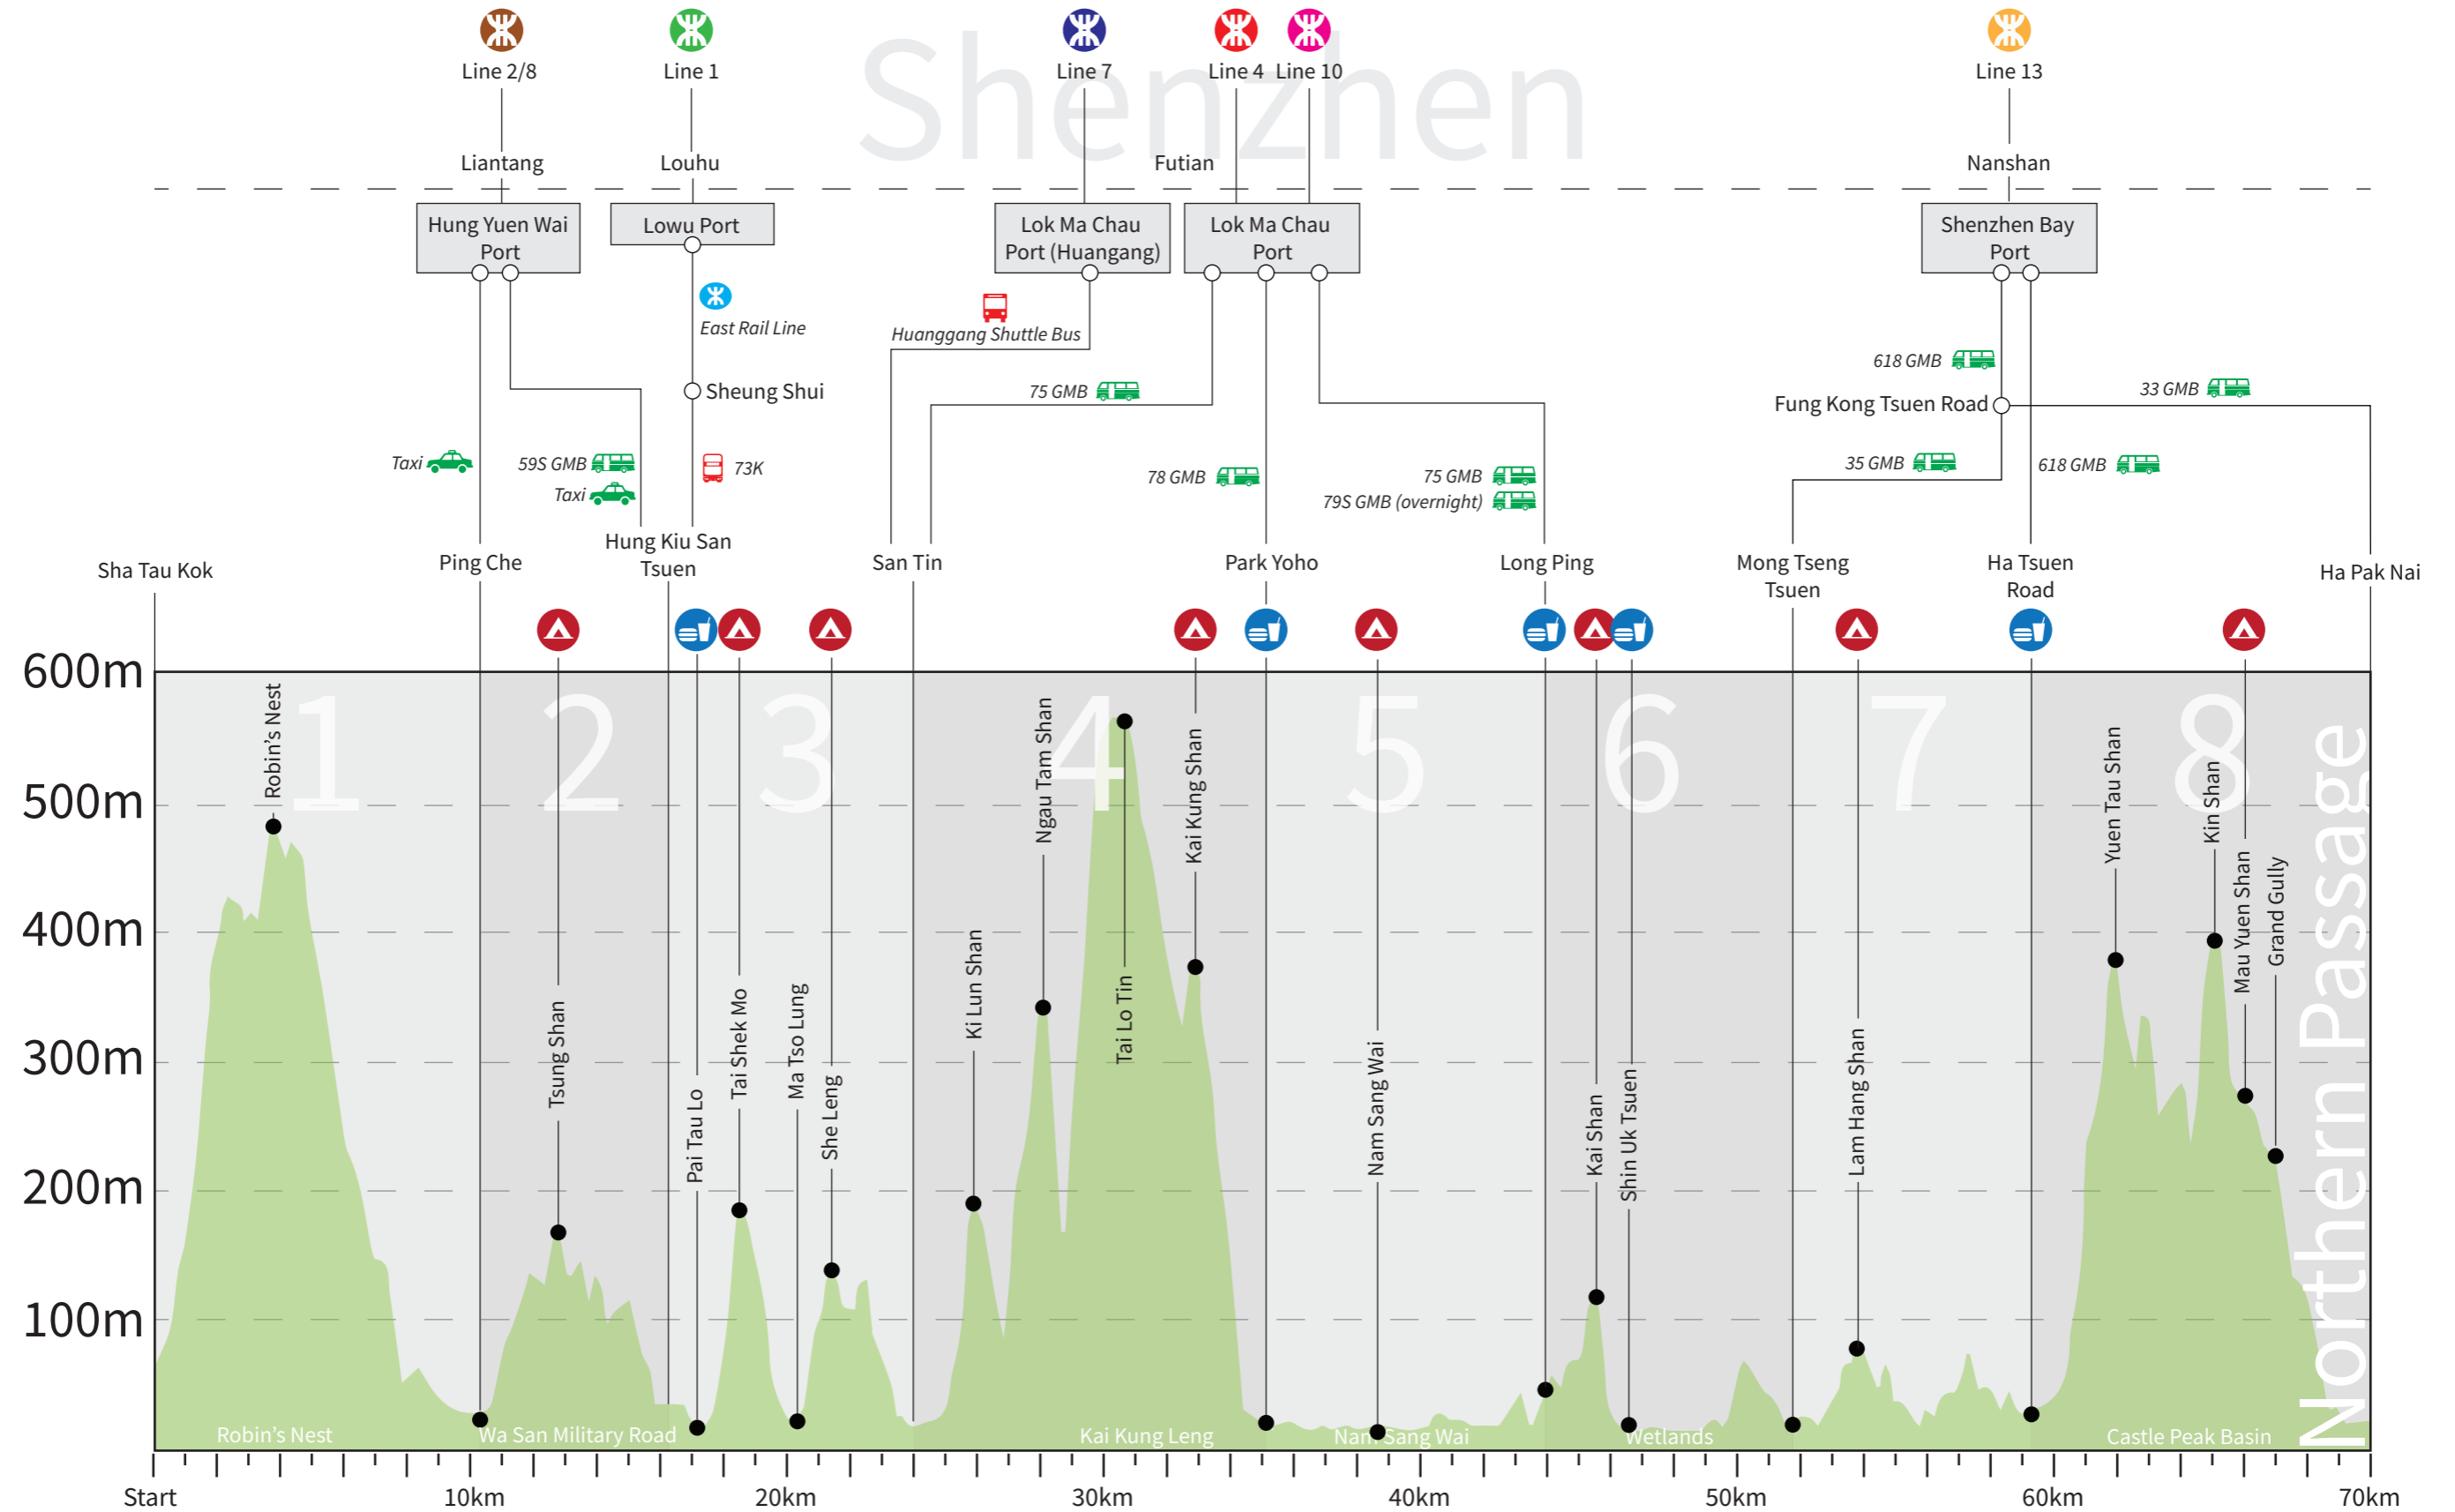

# Shenzhen

- kiosk/restaurant
- official campsite
- unofficial campsite